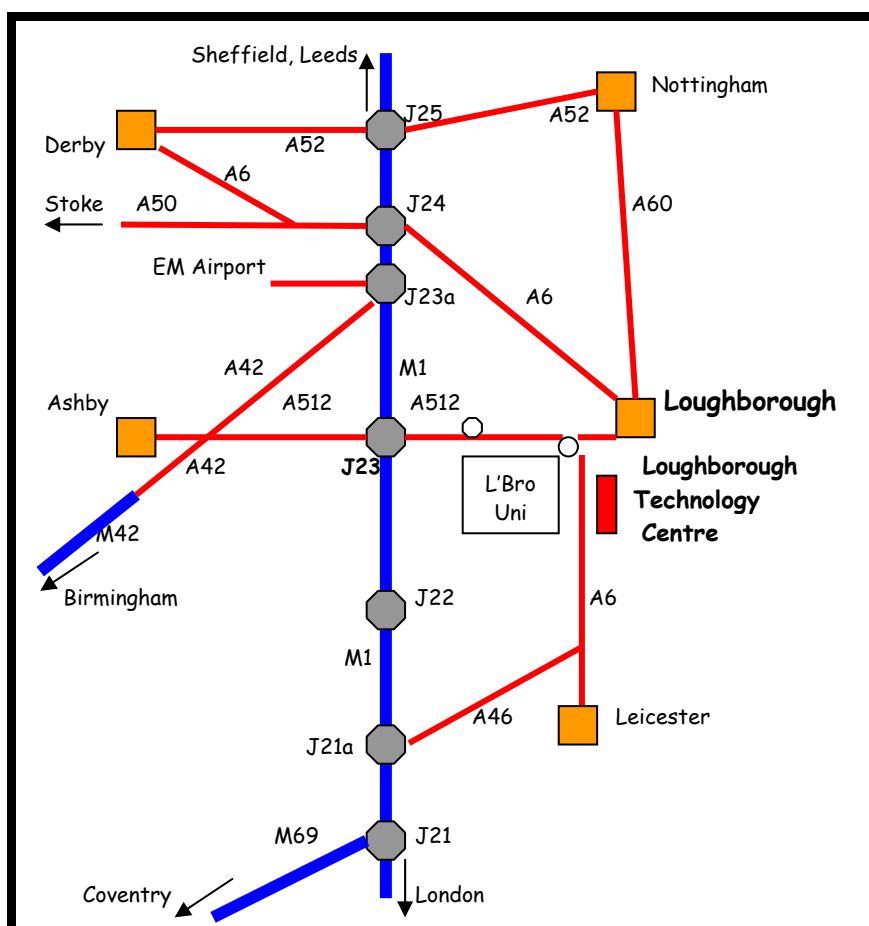

How to find The English Volleyball Association

Suite B, Loughborough Technology Centre, Epinal Way, Loughborough,
Leicestershire, LE11 3GE

Tel: 01509 631699 Fax: 01509 631689 Email: general@eng-volleyball.demon.co.uk

Web: www.volleyballengland.org

The EVA National Office is situated just 2 miles from Junction 23 on the M1

From Junction 23 on the M1, take the A512 towards Loughborough, follow the road for 1 mile. Proceed straight over the first roundabout and continue along the road (you will now see Loughborough University Campus on your right). At the next roundabout take the third exit onto Epinal Way, pass the university entrance on your right, and take the first turning on your left (immediately after the pelican crossing) into Radmoor Road. Take the next left into the Technology Centre and follow the road round to the right where you will see Suite 'A' facing you. Continue along (25m) and SUITE 'B' is directly in front of you. Parking is available.